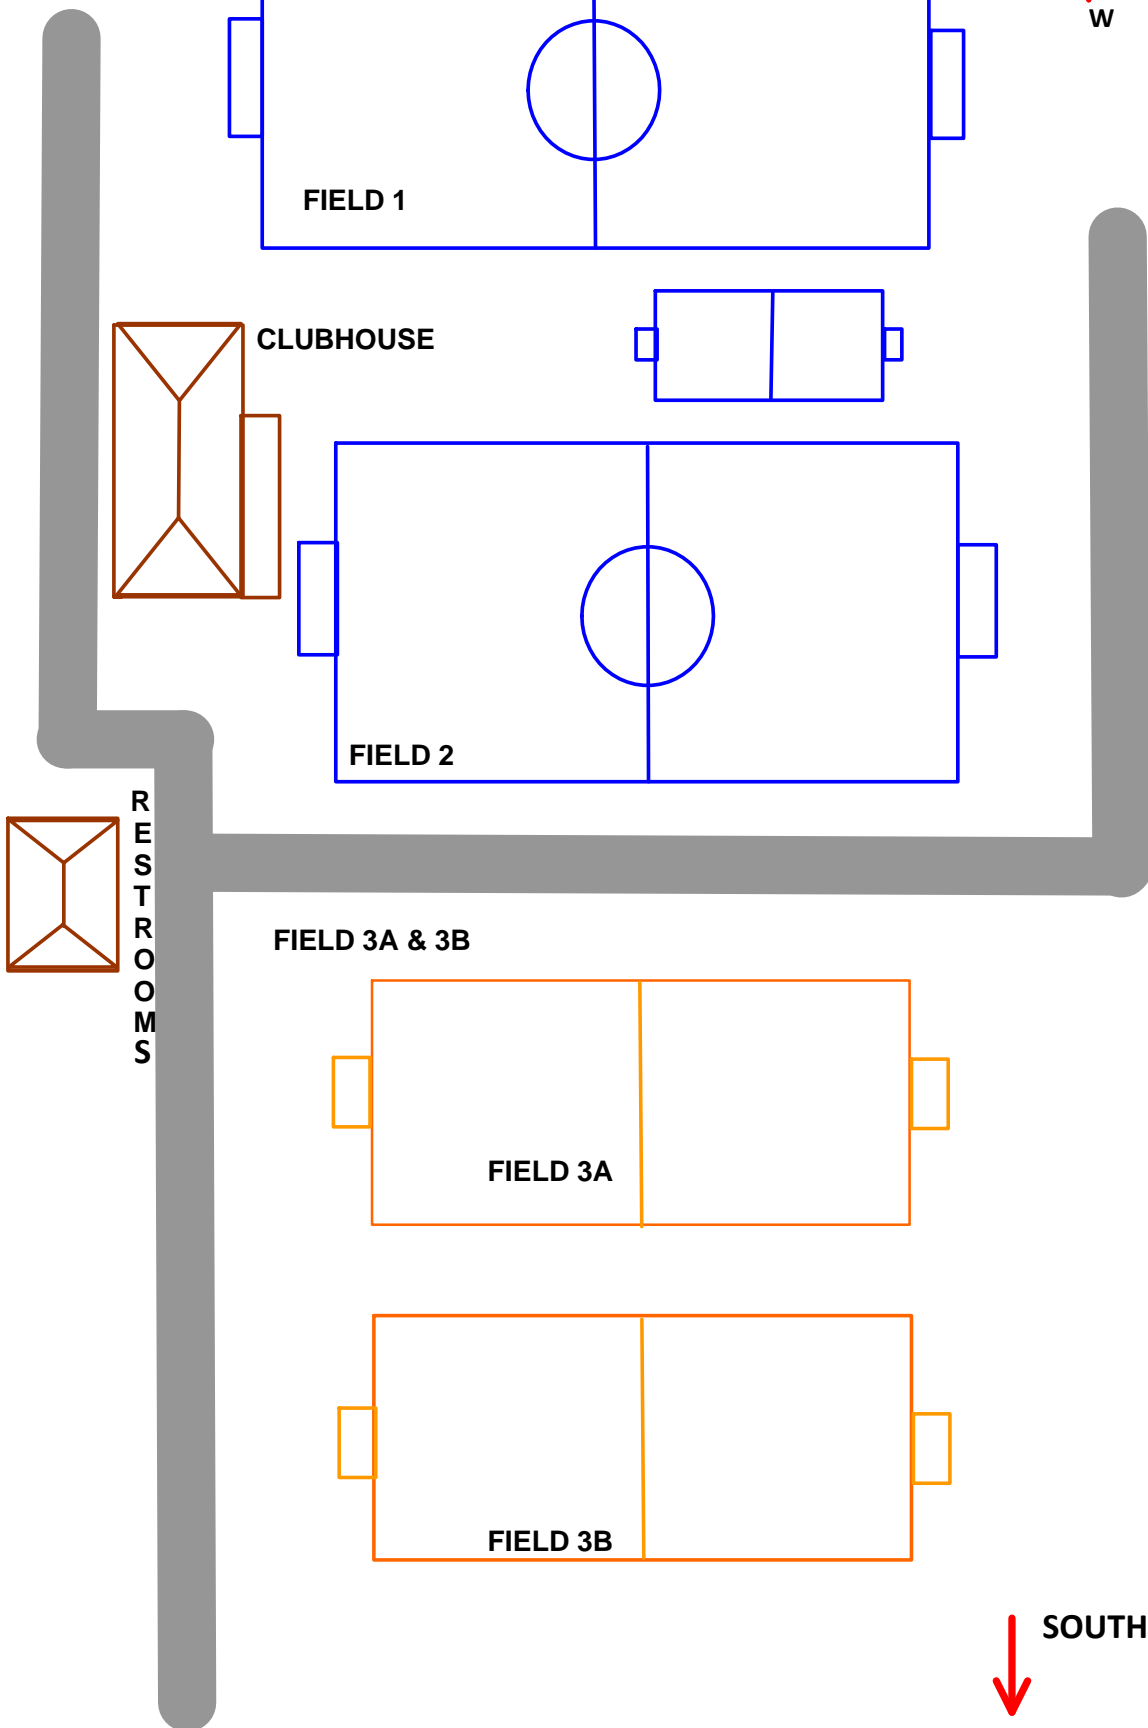

Croatian Park Field Map 2011

Thursday, January 29, 2009
3:54 PM

FIELDS 5A & 5B

SHED

SOUTH 76TH STREET

Two red arrows pointing downwards from the text "SOUTH 76TH STREET".