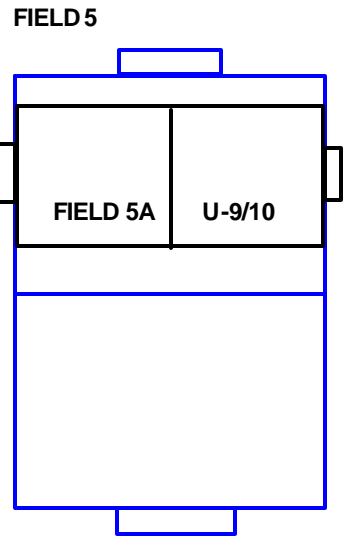

Croatian Park Field Map

CLUBHOUSE

U-7/8

FIELD 2

FIELD 5

FIELD 5A

U-9/10

RESTROOMS

FIELD 3

FIELD 3A

FIELD 3B

OVERFLOW PARKING
DURING TOURNAMENTS
ONLY!!!

SHED

SOUTH 76TH STREET