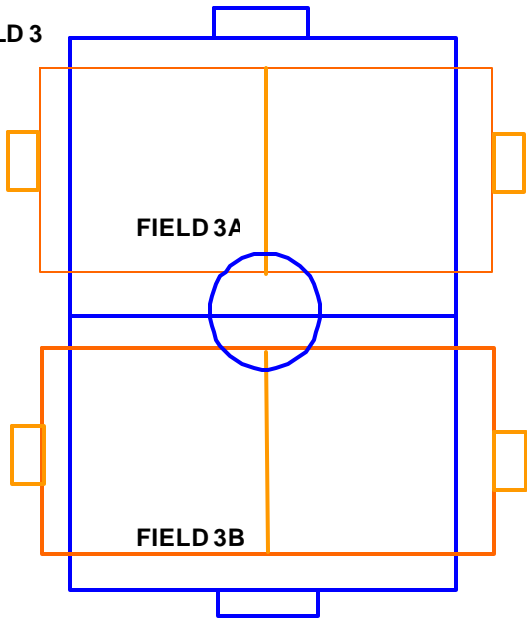

Croatian Park Field Map

CLUBHOUSE

U-7/8

FIELD 2

FIELD 5

FIELD 5A

U-9/10

RESTROOMS

FIELD 3

FIELD 3A

FIELD 3B

OVERFLOW PARKING
DURING TOURNAMENTS
ONLY!!!

SHED

SOUTH 76TH STREET